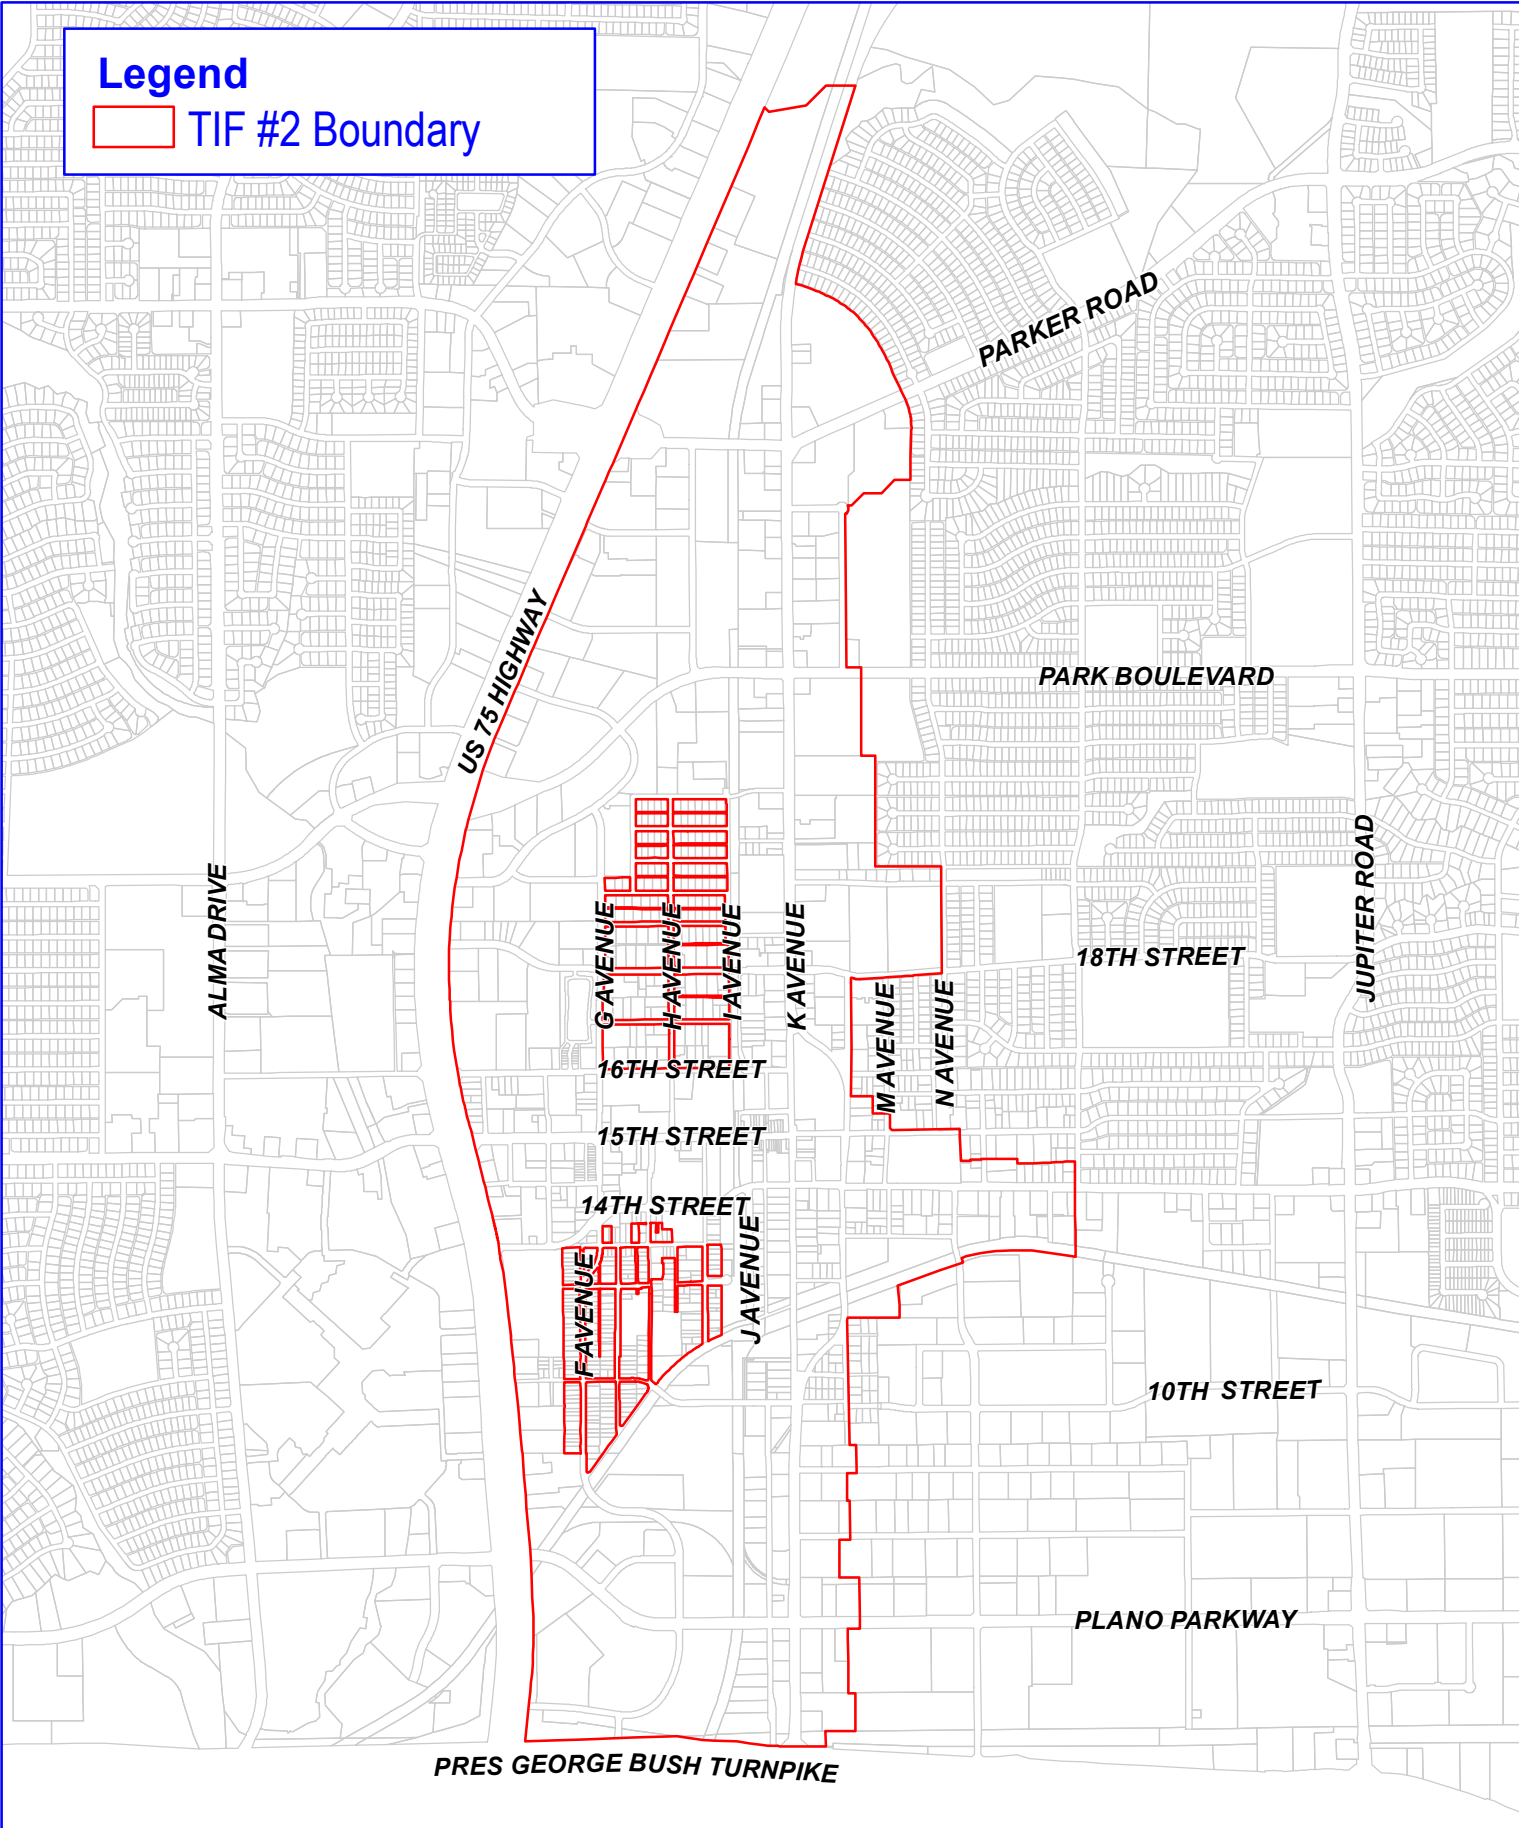

sharif\_4/6/2015 C:\Analyst\Projects\CityManager\Phyllis\04-06-15\_TIF#2\TIF#2\_8.5x11.mxd

**Legend**

 TIF #2 Boundary

DISCLAIMER: This map and information contained in it were developed exclusively for use by the City of Plano. Any use or reliance on this map by anyone else is at that party's own risk and without liability to the City of Plano, its officials or employees for any discrepancies, errors, or variances which may exist.

Source : City of Plano, GIS Division  
Date : 4/6/2015

NOT TO SCALE