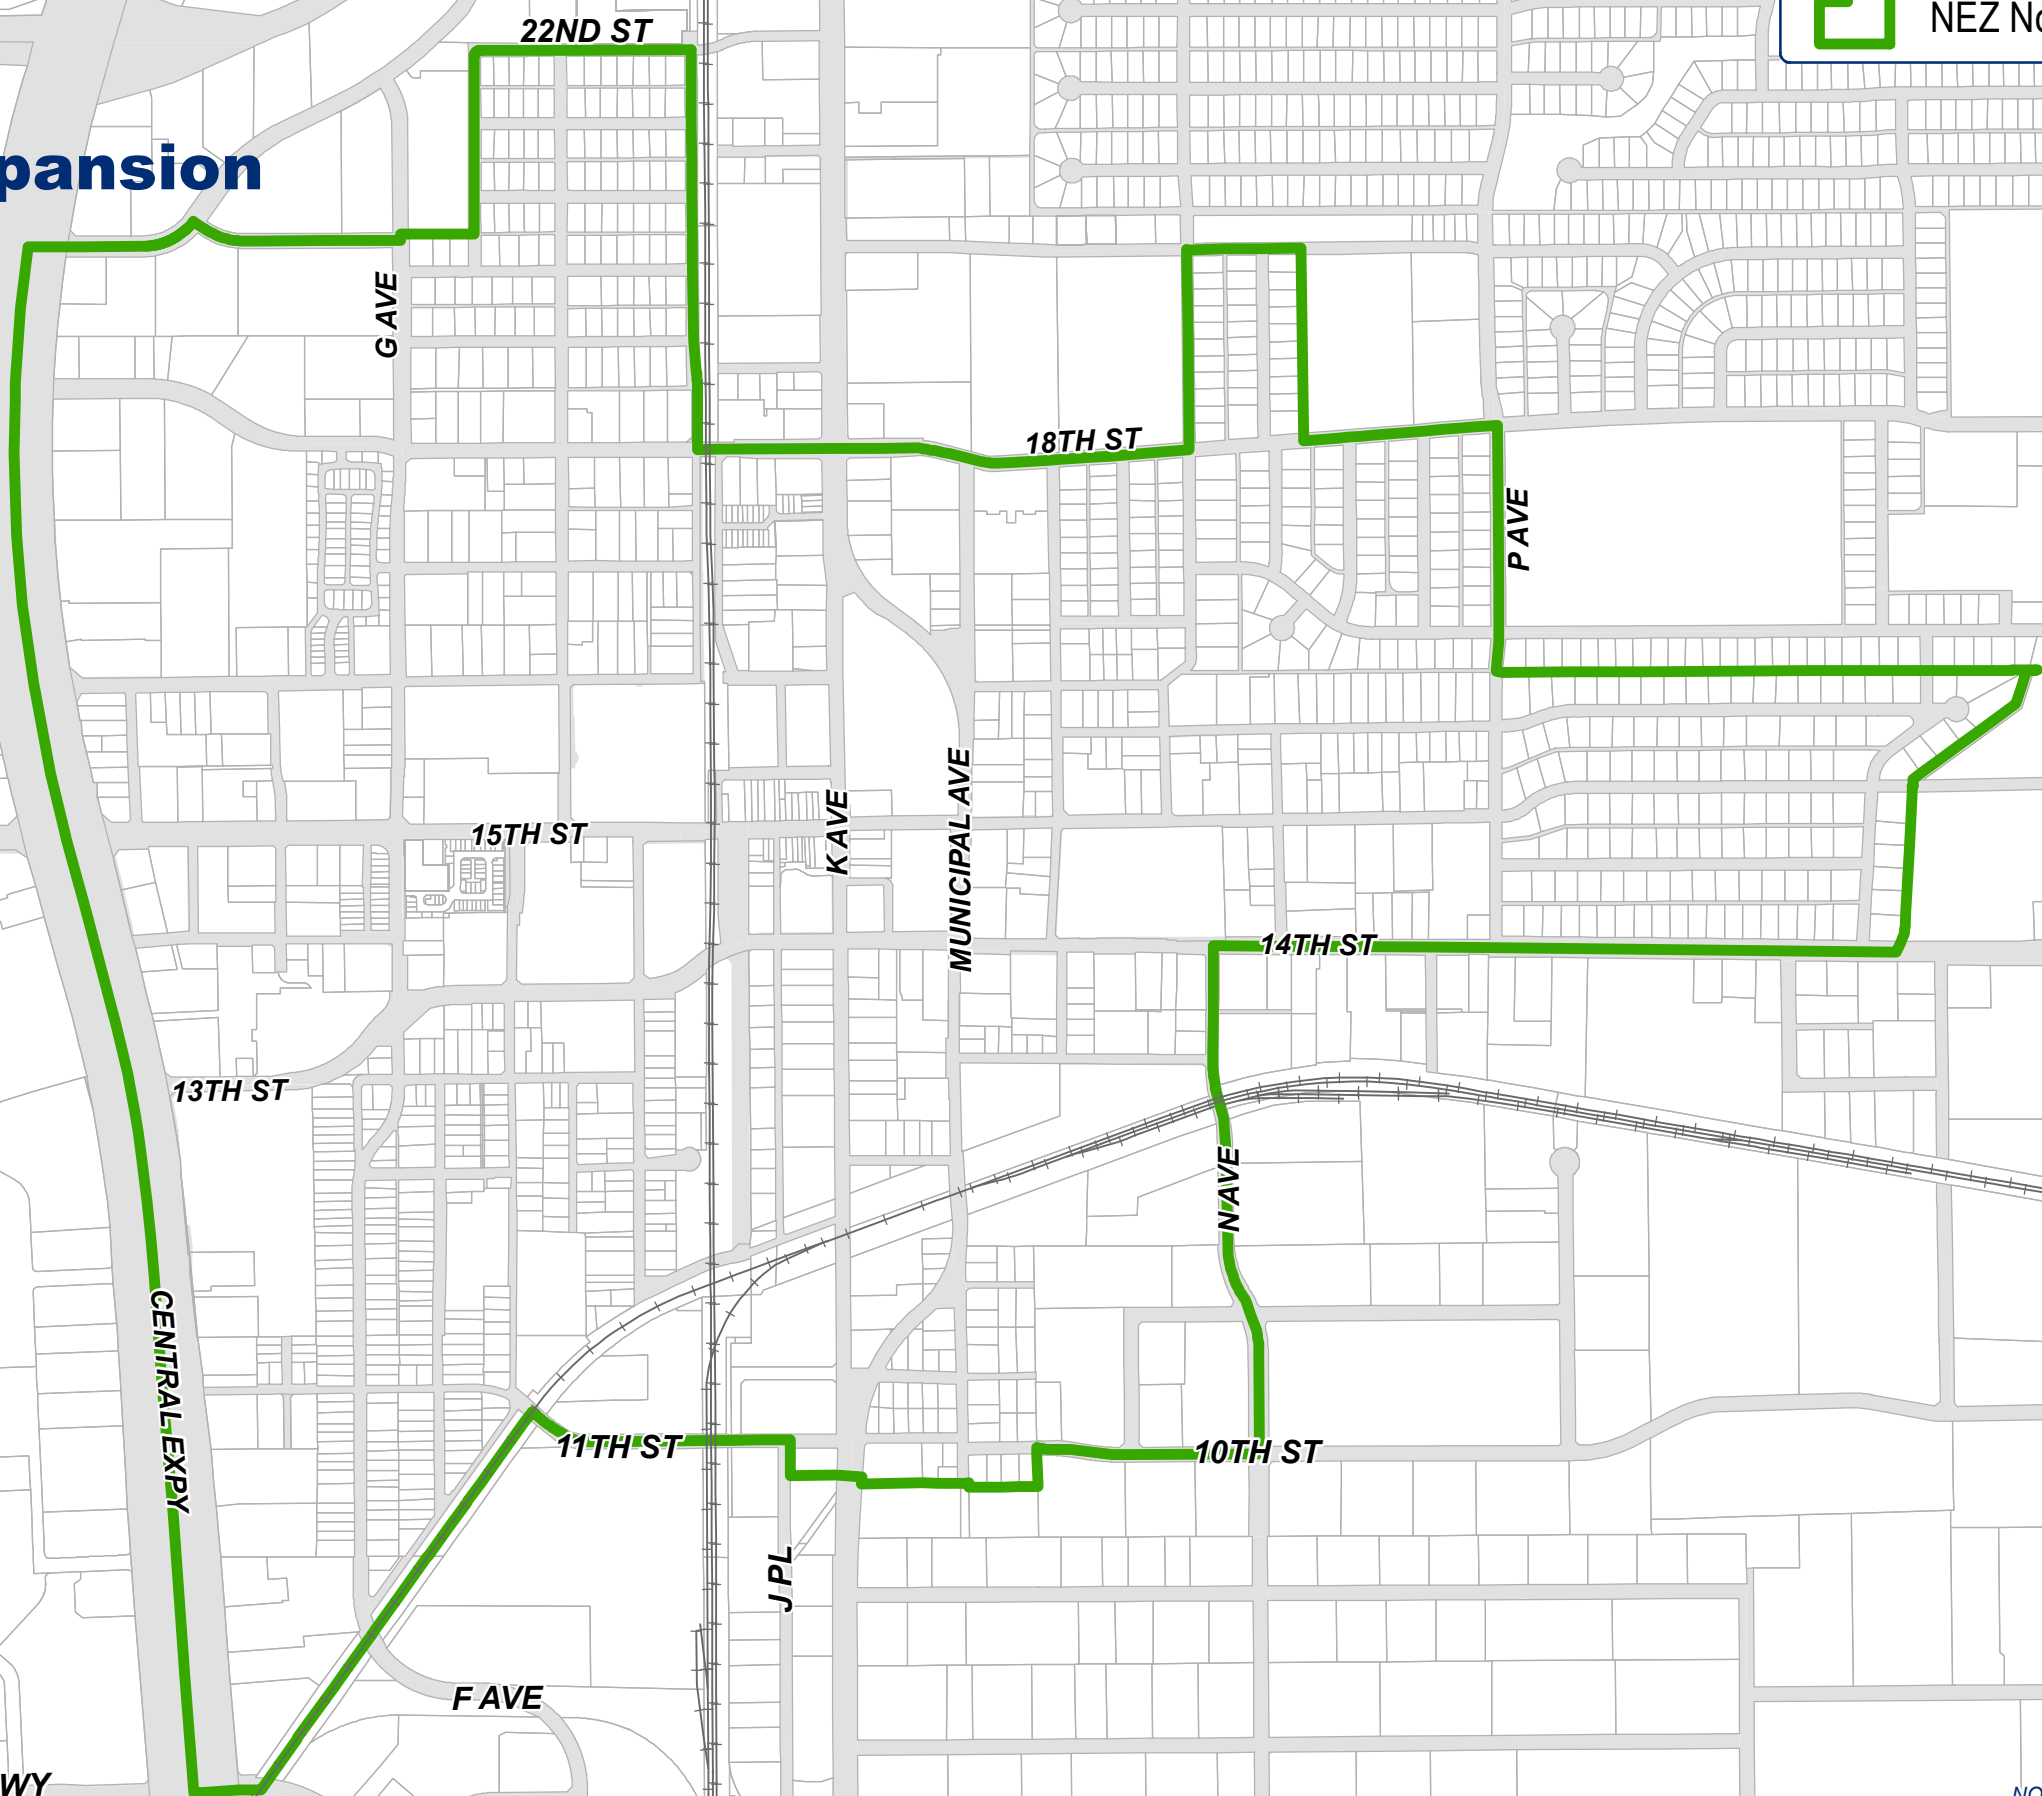

# Neighborhood

# Empowerment Zone Expansion

**Legend**

 NEZ No. 1 Boundary

Produced by Business Intelligence/GIS, City of Plano  
12/10/2019

This map and information in it were developed exclusively for use by the City of Plano. Any use or reliance on this map by anyone else is at the party's own risk and without liability to the City of Plano, its officials or employees for any discrepancies, errors, or variances which may

NOT TO SCALE

sharif\_12/10/2019 2:18:15 PM Z:\B\GIS\Projects\CityManager\2019-11-20\_NEZ\_SF\NEZ\_ForCityCouncil.mxd