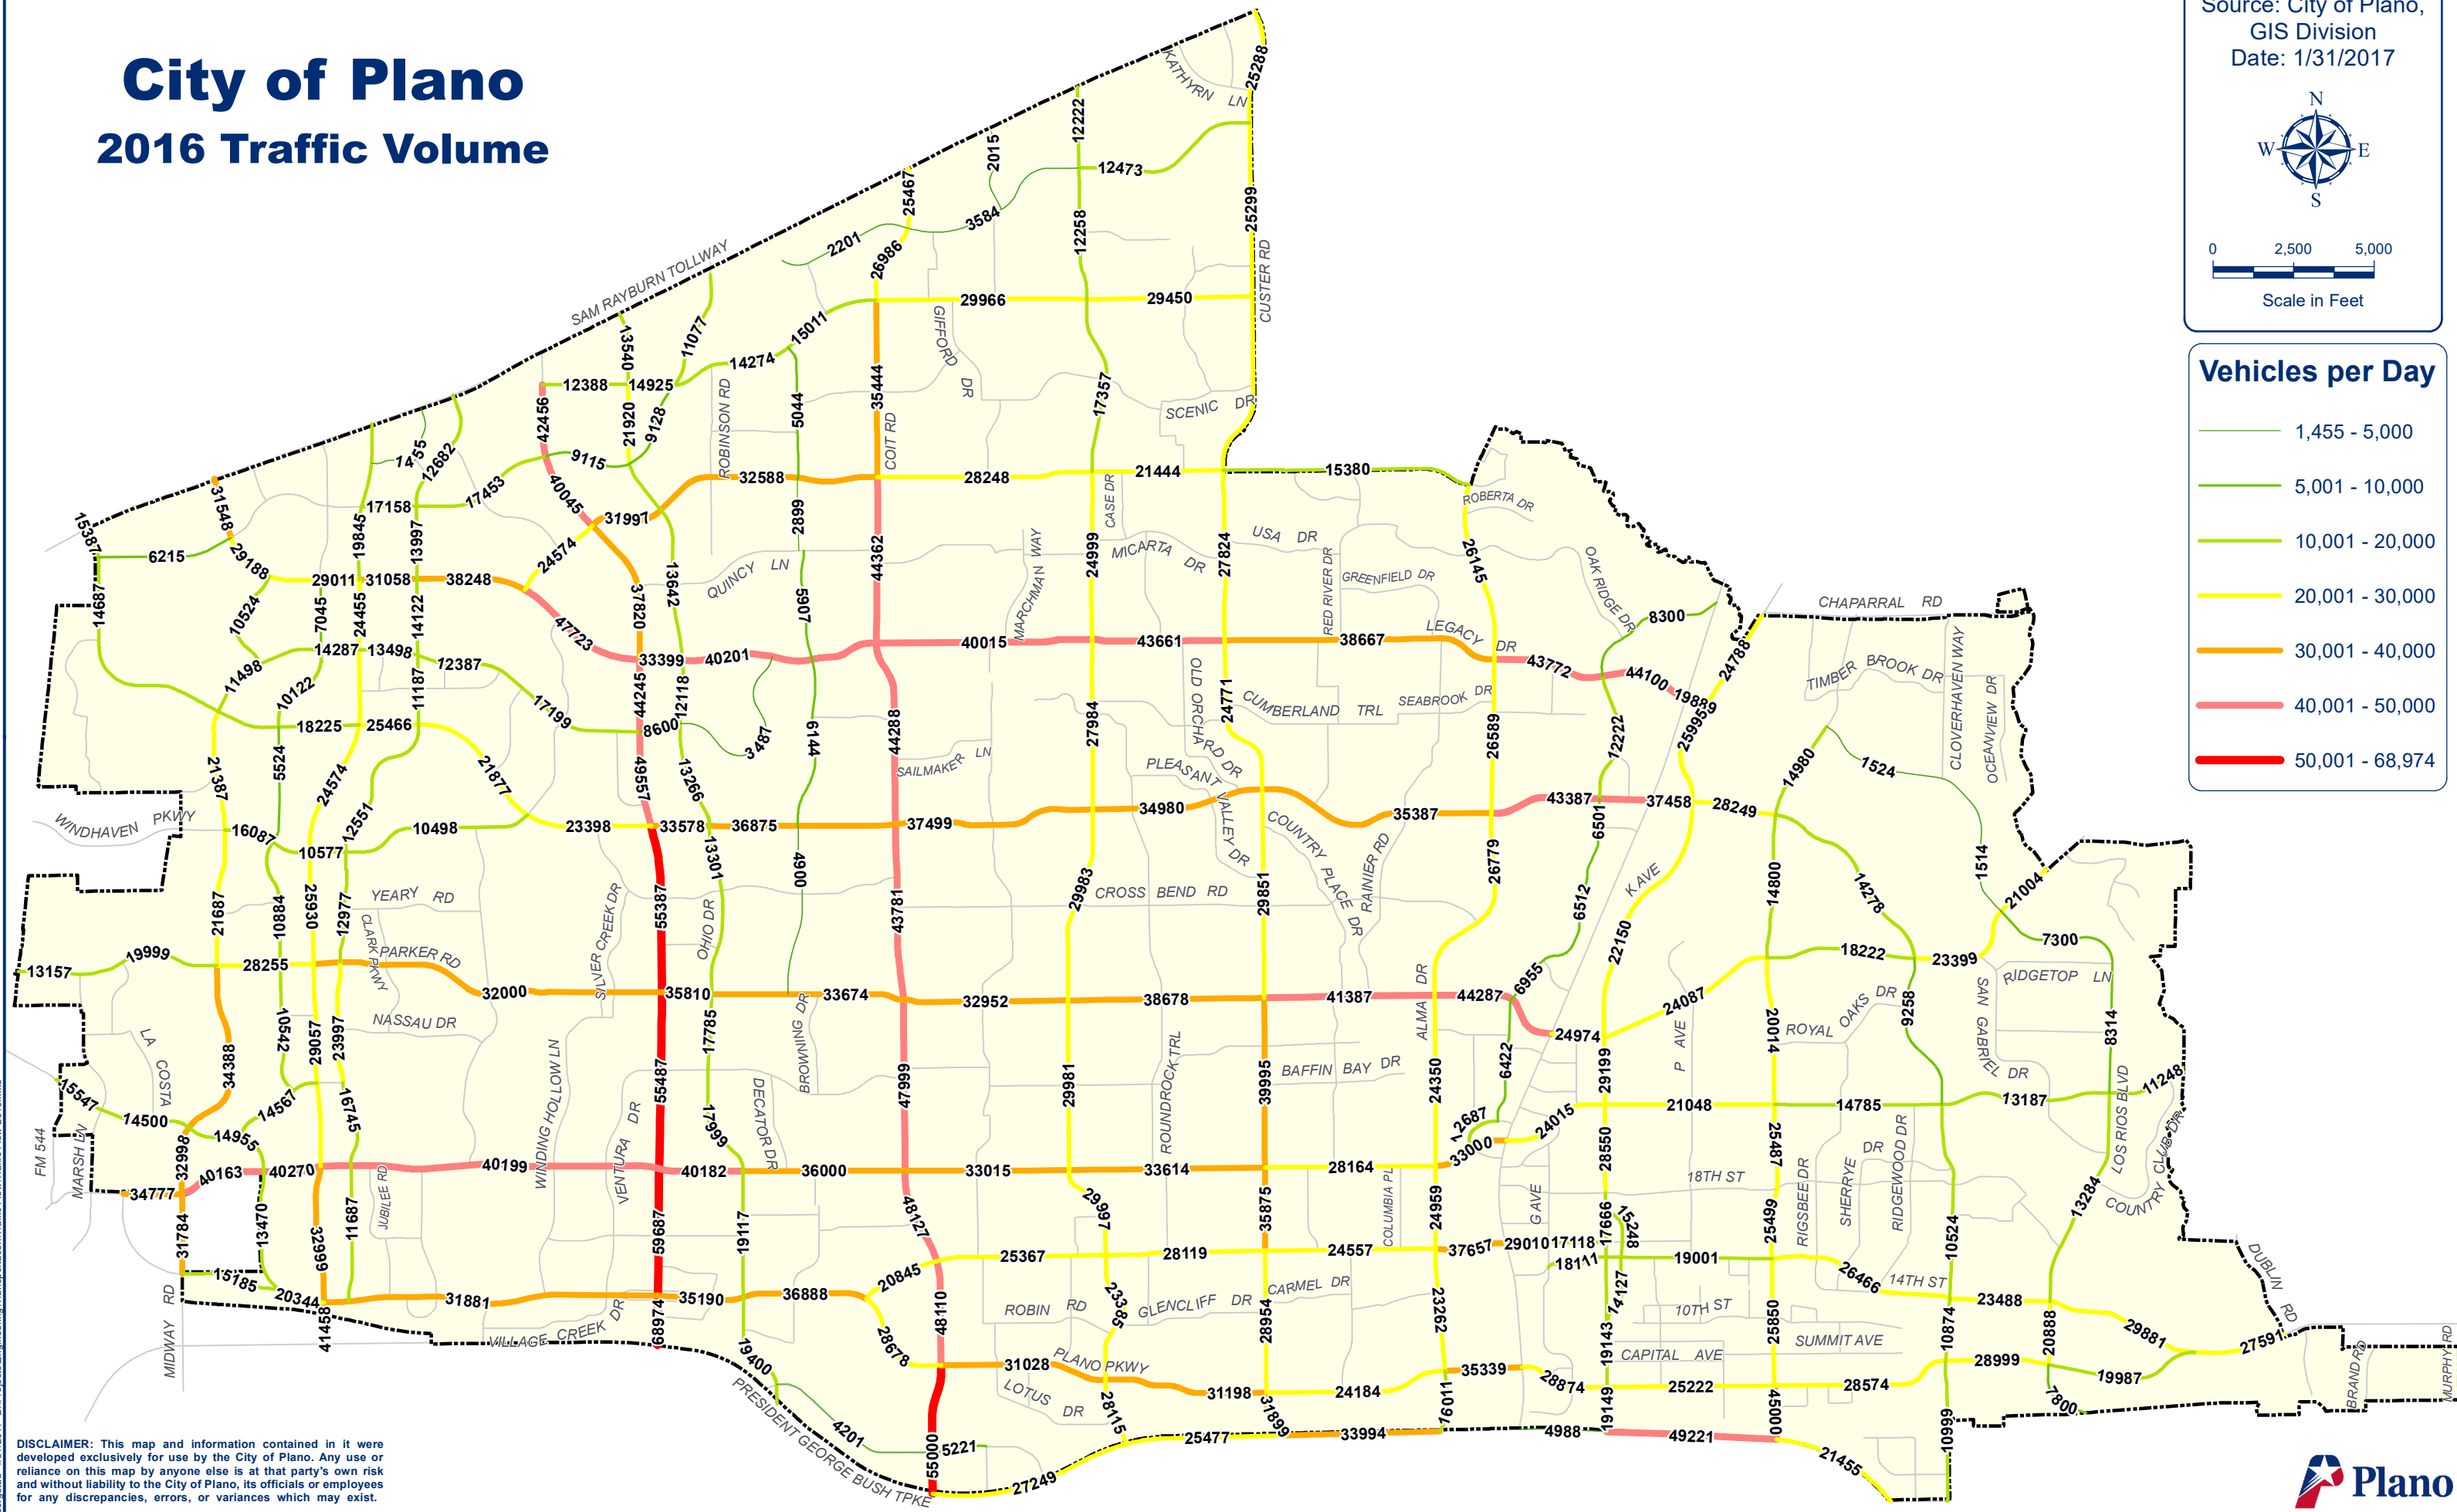

City of Plano 2016 Traffic Volume

Source: City of Plano,
GIS Division
Date: 1/31/2017

Scale in Feet

Vehicles per Day

DISCLAIMER: This map and information contained in it were developed exclusively for use by the City of Plano. Any use or reliance on this map by anyone else is at that party's own risk and without liability to the City of Plano, its officials or employees for any discrepancies, errors, or variances which may exist.