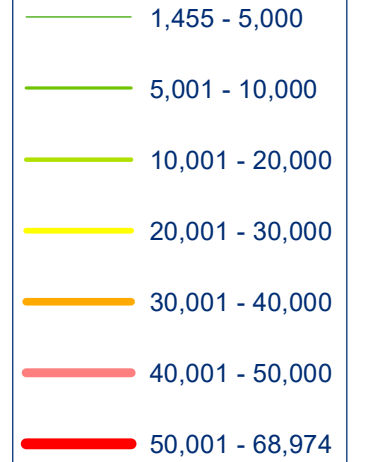

City of Plano 2016 Traffic Volume

Source: City of Plano,
GIS Division
Date: 1/31/2017

Scale in Feet

Vehicles per Day

DISCLAIMER: This map and information contained in it were developed exclusively for use by the City of Plano. Any use or reliance on this map by anyone else is at that party's own risk and without liability to the City of Plano, its officials or employees for any discrepancies, errors, or variances which may exist.