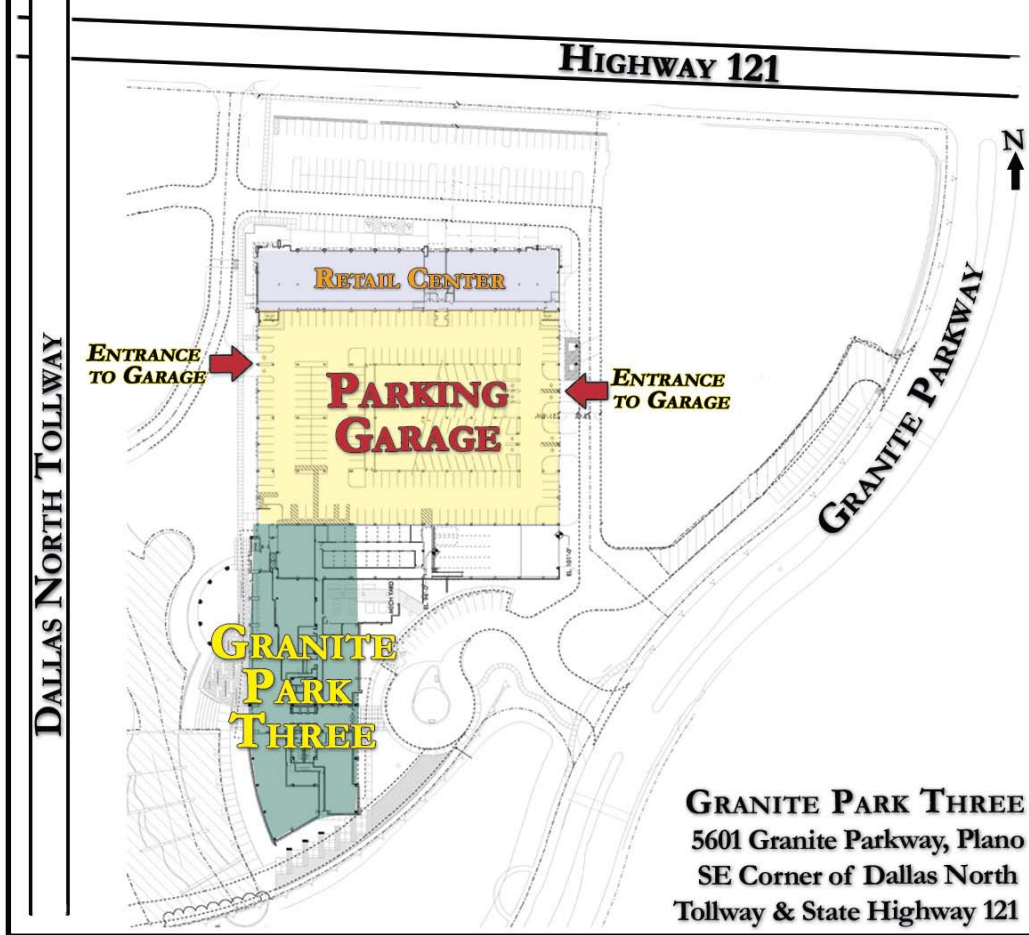

GRANITE PARK THREE ACCESS MAP

GRANITE PARK THREE
5601 Granite Parkway, Plano
SE Corner of Dallas North
Tollway & State Highway 121