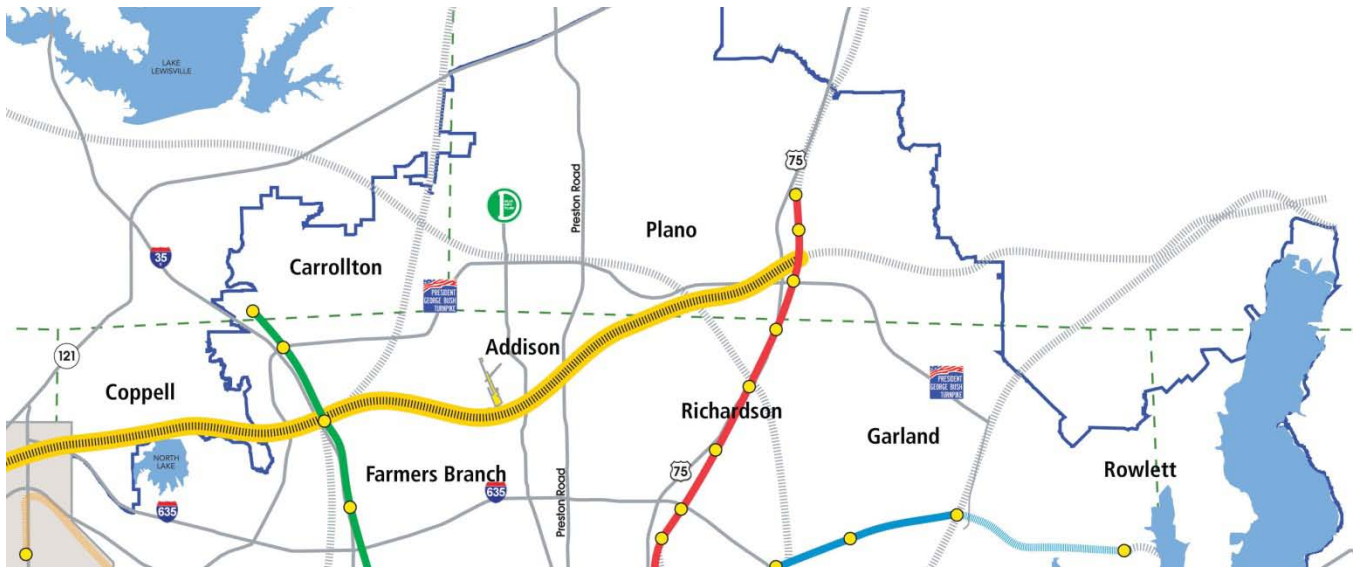

# DART Proposed Cotton Belt Corridor

**LEGEND**

- COTTON BELT CORRIDOR
- DART RAIL**
- BLUE LINE
- RED LINE
- GREEN LINE (OPENS 2010)
- FUTURE ORANGE LINE
- FUTURE BLUE LINE
- TRINITY RAILWAY EXPRESS
- SERVICE AREA BOUNDARY
- OTHER RAIL**
- RAILROAD CORRIDORS